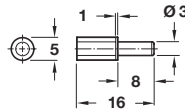

A Glass shelf support, plug in

- With transparent plastic cap
- For $\varnothing 3$ mm hole
- Steel

Finish	Cat. No.
Galvanized	281.40.712

Order qty: Multiples of 100 pcs

B Glass shelf support, plug in

- With transparent plastic cap
- For $\varnothing 3$ mm hole
- Steel