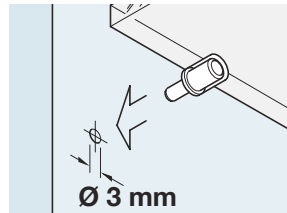

C Glass shelf support, plug in

- With transparent plastic cap
- For $\varnothing 5$ mm hole
- Steel

Finish	Cat. No.
Galvanized	281.41.906

Order qty: Multiples of 100 pcs