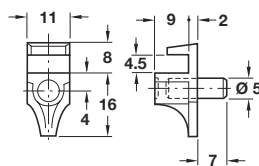

Finish	Cat. No.
White	281.42.707
Brown	281.42.109
Transparent	281.42.403

Order qty: Multiples of 100 pcs

E Glass shelf support, plug in

- With nickel-plated steel pin
- For $\varnothing 5$ mm hole
- For 4 mm glass thickness
- Plastic

Finish	Cat. No.
Transparent	287.26.455

Order qty: Multiples of 100 pcs

F Glass shelf support, plug in

- With nickel-plated steel pin
- For $\varnothing 5$ mm hole
- For 5 mm glass thickness
- Plastic

Finish	Cat. No.
Transparent	287.26.454