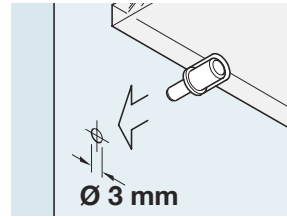

A Glass shelf support, plug in

- With transparent plastic cap
- For $\varnothing 3$ mm hole
- Steel

Finish	Cat. No.
Galvanized	281.40.712

Order qty: Multiples of 100 pcs

B Glass shelf support, plug in

- With transparent plastic cap
- For $\varnothing 3$ mm hole
- Steel

Finish	Cat. No.
Nickel-plated	281.40.703

Order qty: Multiples of 100 pcs

C Glass shelf support, plug in

- With transparent plastic cap
- For $\varnothing 5$ mm hole
- Steel

Finish	Cat. No.
Galvanized	281.41.906

Order qty: Multiples of 100 pcs

D Glass shelf support, plug in

- With safety catch to prevent unintentional lifting or tilting of shelf
- For $\varnothing 5$ mm hole
- For glass thickness, maximum 6 mm
- Plastic