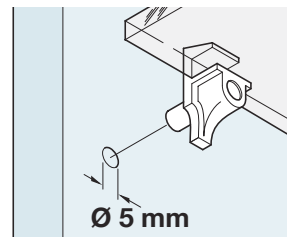

Order qty: Multiples of 100 pcs

D Glass shelf support, plug in

- With safety catch to prevent unintentional lifting or tilting of shelf
- For $\varnothing 5$ mm hole
- For glass thickness, maximum 6 mm
- Plastic

Finish	Cat. No.
White	281.42.707
Brown	281.42.109
Transparent	281.42.403

Order qty: Multiples of 100 pcs

E Glass shelf support, plug in

- With nickel-plated steel pin
- For $\varnothing 5$ mm hole
- For 4 mm glass thickness
- Plastic

Finish	Cat. No.
Transparent	287.26.455

Order qty: Multiples of 100 pcs

F Glass shelf support, plug in

- With nickel-plated steel pin
- For $\varnothing 5$ mm hole
- For 5 mm glass thickness
- Plastic

Finish	Cat. No.
Transparent	287.26.454