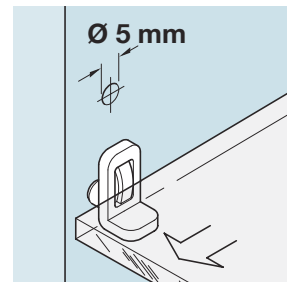

Order qty: Multiples of 100 pcs

D Glass shelf support, plug in

- With safety catch to prevent unintentional lifting or tilting of shelf
- For $\varnothing 5$ mm hole
- For glass thickness, maximum 6 mm
- Plastic

Finish	Cat. No.
White	281.42.707
Brown	281.42.109
Transparent	281.42.403

Order qty: Multiples of 100 pcs

E Glass shelf support, plug in

- With nickel-plated steel pin
- For $\varnothing 5$ mm hole
- For 4 mm glass thickness
- Plastic