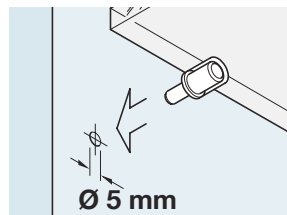

Finish	Cat. No.
Nickel-plated	281.40.703

Order qty: Multiples of 100 pcs

C Glass shelf support, plug in

- With transparent plastic cap
- For $\varnothing 5$ mm hole
- Steel

Finish	Cat. No.
Galvanized	281.41.906

Order qty: Multiples of 100 pcs

D Glass shelf support, plug in

- With safety catch to prevent unintentional lifting or tilting of shelf
- For $\varnothing 5$ mm hole
- For glass thickness, maximum 6 mm
- Plastic