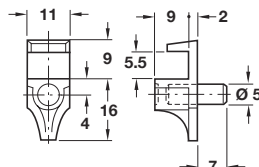

Finish	Cat. No.
White	281.42.707
Brown	281.42.109
Transparent	281.42.403

Order qty: Multiples of 100 pcs

E Glass shelf support, plug in

- With nickel-plated steel pin
- For $\varnothing 5$ mm hole
- For 4 mm glass thickness
- Plastic

Finish	Cat. No.
Transparent	287.26.455

Order qty: Multiples of 100 pcs

F Glass shelf support, plug in

- With nickel-plated steel pin
- For $\varnothing 5$ mm hole
- For 5 mm glass thickness
- Plastic

Finish	Cat. No.
Transparent	287.26.454

Order qty: Multiples of 100 pcs

G Glass shelf support, plug in

- With twin grooves
- For $\varnothing 5$ mm hole
- Zinc alloy with transparent plastic glass support

Finish	Cat. No.
Nickel-plated	282.24.730
Black	282.24.330

Order qty: Multiples of 100 pcs

Dimensions in mm

We reserve the right to alter specifications without notice.