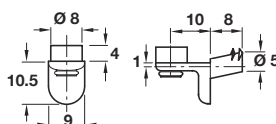

G Glass shelf support, plug in

- With twin grooves
- For $\varnothing 5$ mm hole
- Zinc alloy with transparent plastic glass support

Finish	Cat. No.
Nickel-plated	282.24.730
Black	282.24.330

Order qty: Multiples of 100 pcs