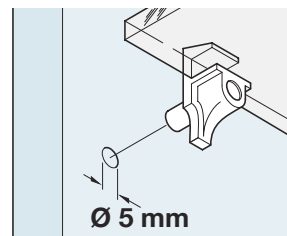

Finish	Cat. No.
White	281.42.707
Brown	281.42.109
Transparent	281.42.403

Order qty: Multiples of 100 pcs

E Glass shelf support, plug in

- With nickel-plated steel pin
- For $\varnothing 5$ mm hole
- For 4 mm glass thickness
- Plastic

Finish	Cat. No.
Transparent	287.26.455

Order qty: Multiples of 100 pcs

F Glass shelf support, plug in

- With nickel-plated steel pin
- For $\varnothing 5$ mm hole
- For 5 mm glass thickness
- Plastic

Finish	Cat. No.
Transparent	287.26.454

Order qty: Multiples of 100 pcs

G Glass shelf support, plug in

- With twin grooves
- For $\varnothing 5$ mm hole
- Zinc alloy with transparent plastic glass support

Finish	Cat. No.
Nickel-plated	282.24.730
Black	282.24.330