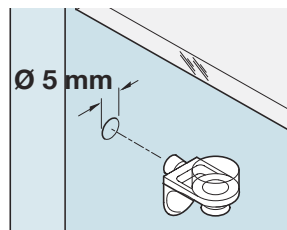

Finish	Cat. No.
Transparent	287.26.455

Order qty: Multiples of 100 pcs

F Glass shelf support, plug in

- With nickel-plated steel pin
- For $\varnothing 5$ mm hole
- For 5 mm glass thickness
- Plastic

Finish	Cat. No.
Transparent	287.26.454

Order qty: Multiples of 100 pcs

G Glass shelf support, plug in

- With twin grooves
- For $\varnothing 5$ mm hole
- Zinc alloy with transparent plastic glass support

Finish	Cat. No.
Nickel-plated	282.24.730
Black	282.24.330

Order qty: Multiples of 100 pcs

Dimensions in mm

We reserve the right to alter specifications without notice.