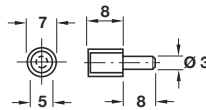

B Glass shelf support, plug in

- With transparent plastic cap
- For $\varnothing 3$ mm hole
- Steel

Finish	Cat. No.
Nickel-plated	281.40.703

Order qty: Multiples of 100 pcs