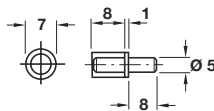

Finish	Cat. No.
Nickel-plated	281.40.703

Order qty: Multiples of 100 pcs

C Glass shelf support, plug in

- With transparent plastic cap
- For $\varnothing 5$ mm hole
- Steel

Finish	Cat. No.
Galvanized	281.41.906

Order qty: Multiples of 100 pcs

D Glass shelf support, plug in

- With safety catch to prevent unintentional lifting or tilting of shelf
- For $\varnothing 5$ mm hole
- For glass thickness, maximum 6 mm
- Plastic