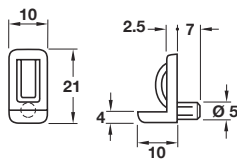

Order qty: Multiples of 100 pcs

D Glass shelf support, plug in

- With safety catch to prevent unintentional lifting or tilting of shelf
- For $\varnothing 5$ mm hole
- For glass thickness, maximum 6 mm
- Plastic

Finish	Cat. No.
White	281.42.707
Brown	281.42.109
Transparent	281.42.403

Order qty: Multiples of 100 pcs

E Glass shelf support, plug in

- With nickel-plated steel pin
- For $\varnothing 5$ mm hole
- For 4 mm glass thickness
- Plastic